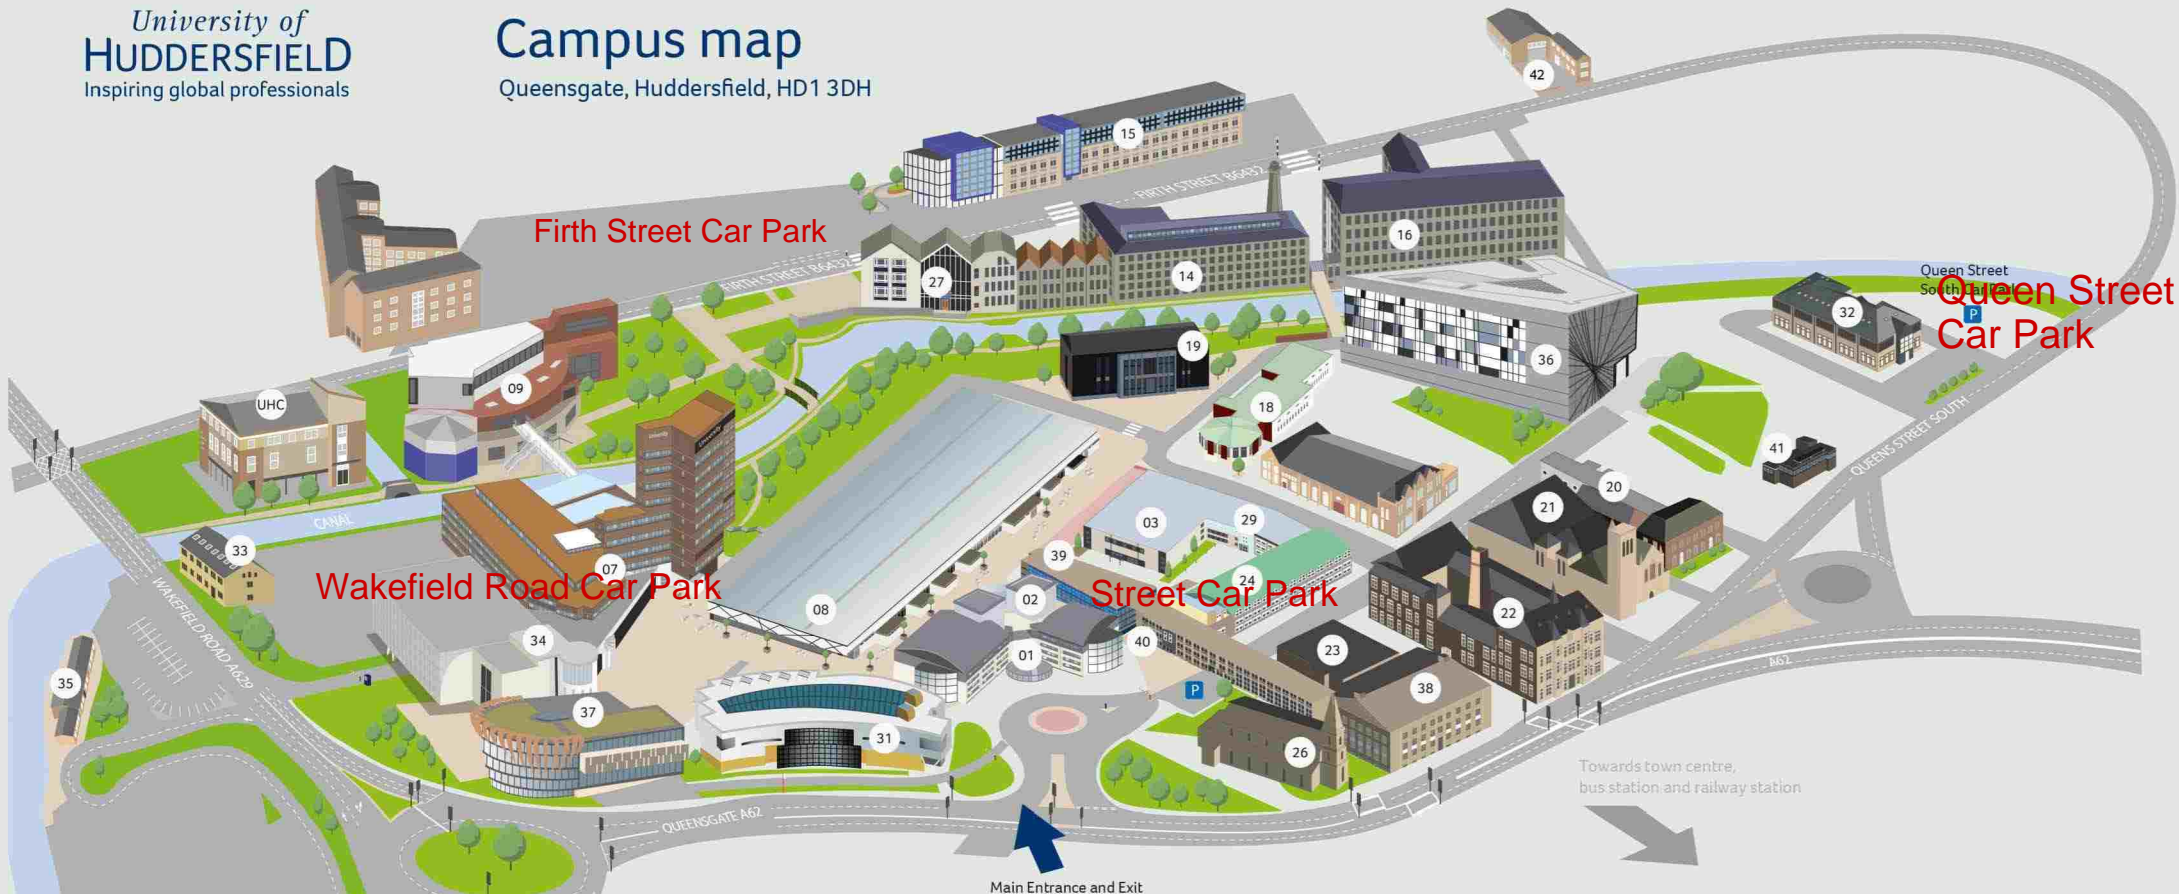

# Campus map

Queensgate, Huddersfield, HD1 3DH

## Buildings

3M Buckley Innovation Centre (BIC)	15	Joseph Priestley East Building (JPE)	39	Schwann Building (SB)	07
Atkinson Holt (AH)	35	Joseph Priestley South Building (JPS)	24	Sir John Ramsden Court (JR)	33
Barbara Hepworth Building (BH)	36	Joseph Priestley West Building (JPW)	38	Sir Patrick Stewart Building (PS)	21
Brontë Lecture Theatres (BL)	03	Laura Annie Willson Building (LW)	08	Sovereign Design House (SDH)	41
Charles Sikes Building (CS)	09	Library	07	Spärck Jones Building (SJ)	16
Cockcroft Building (CO)	23	Lockside Building (LS)	08	Stewart Film Studios (SFS)	42
Diamond Jubilee Lecture Theatre (CS1/01)	09	Media, Journalism and Film Building (JM)	29	Student Central (SC)	34
Edith Key Building (EK)	18	Oastler Building (OA)	37	St. Paul's Hall (PLG)	26
Harold Wilson Building (HW)	02	Percy Shaw House (SH)	32	The Sir George Buckley Lecture Theatre (RH)	18
Haslett Building (HA)	14	Queen St. Building (QSB)	20	University Health Centre	UHC
Heritage Quay	07	Ramsden Building (R)	22	University Reception	01
Holocaust Centre North	07	Researcher Hub (RH)	18	University Valli Opticians	40
Jo Cox More In Common Centre (JC)	19	Richard Steinitz Building (RS)	31		

Car parking for visitors is only available by prior arrangement