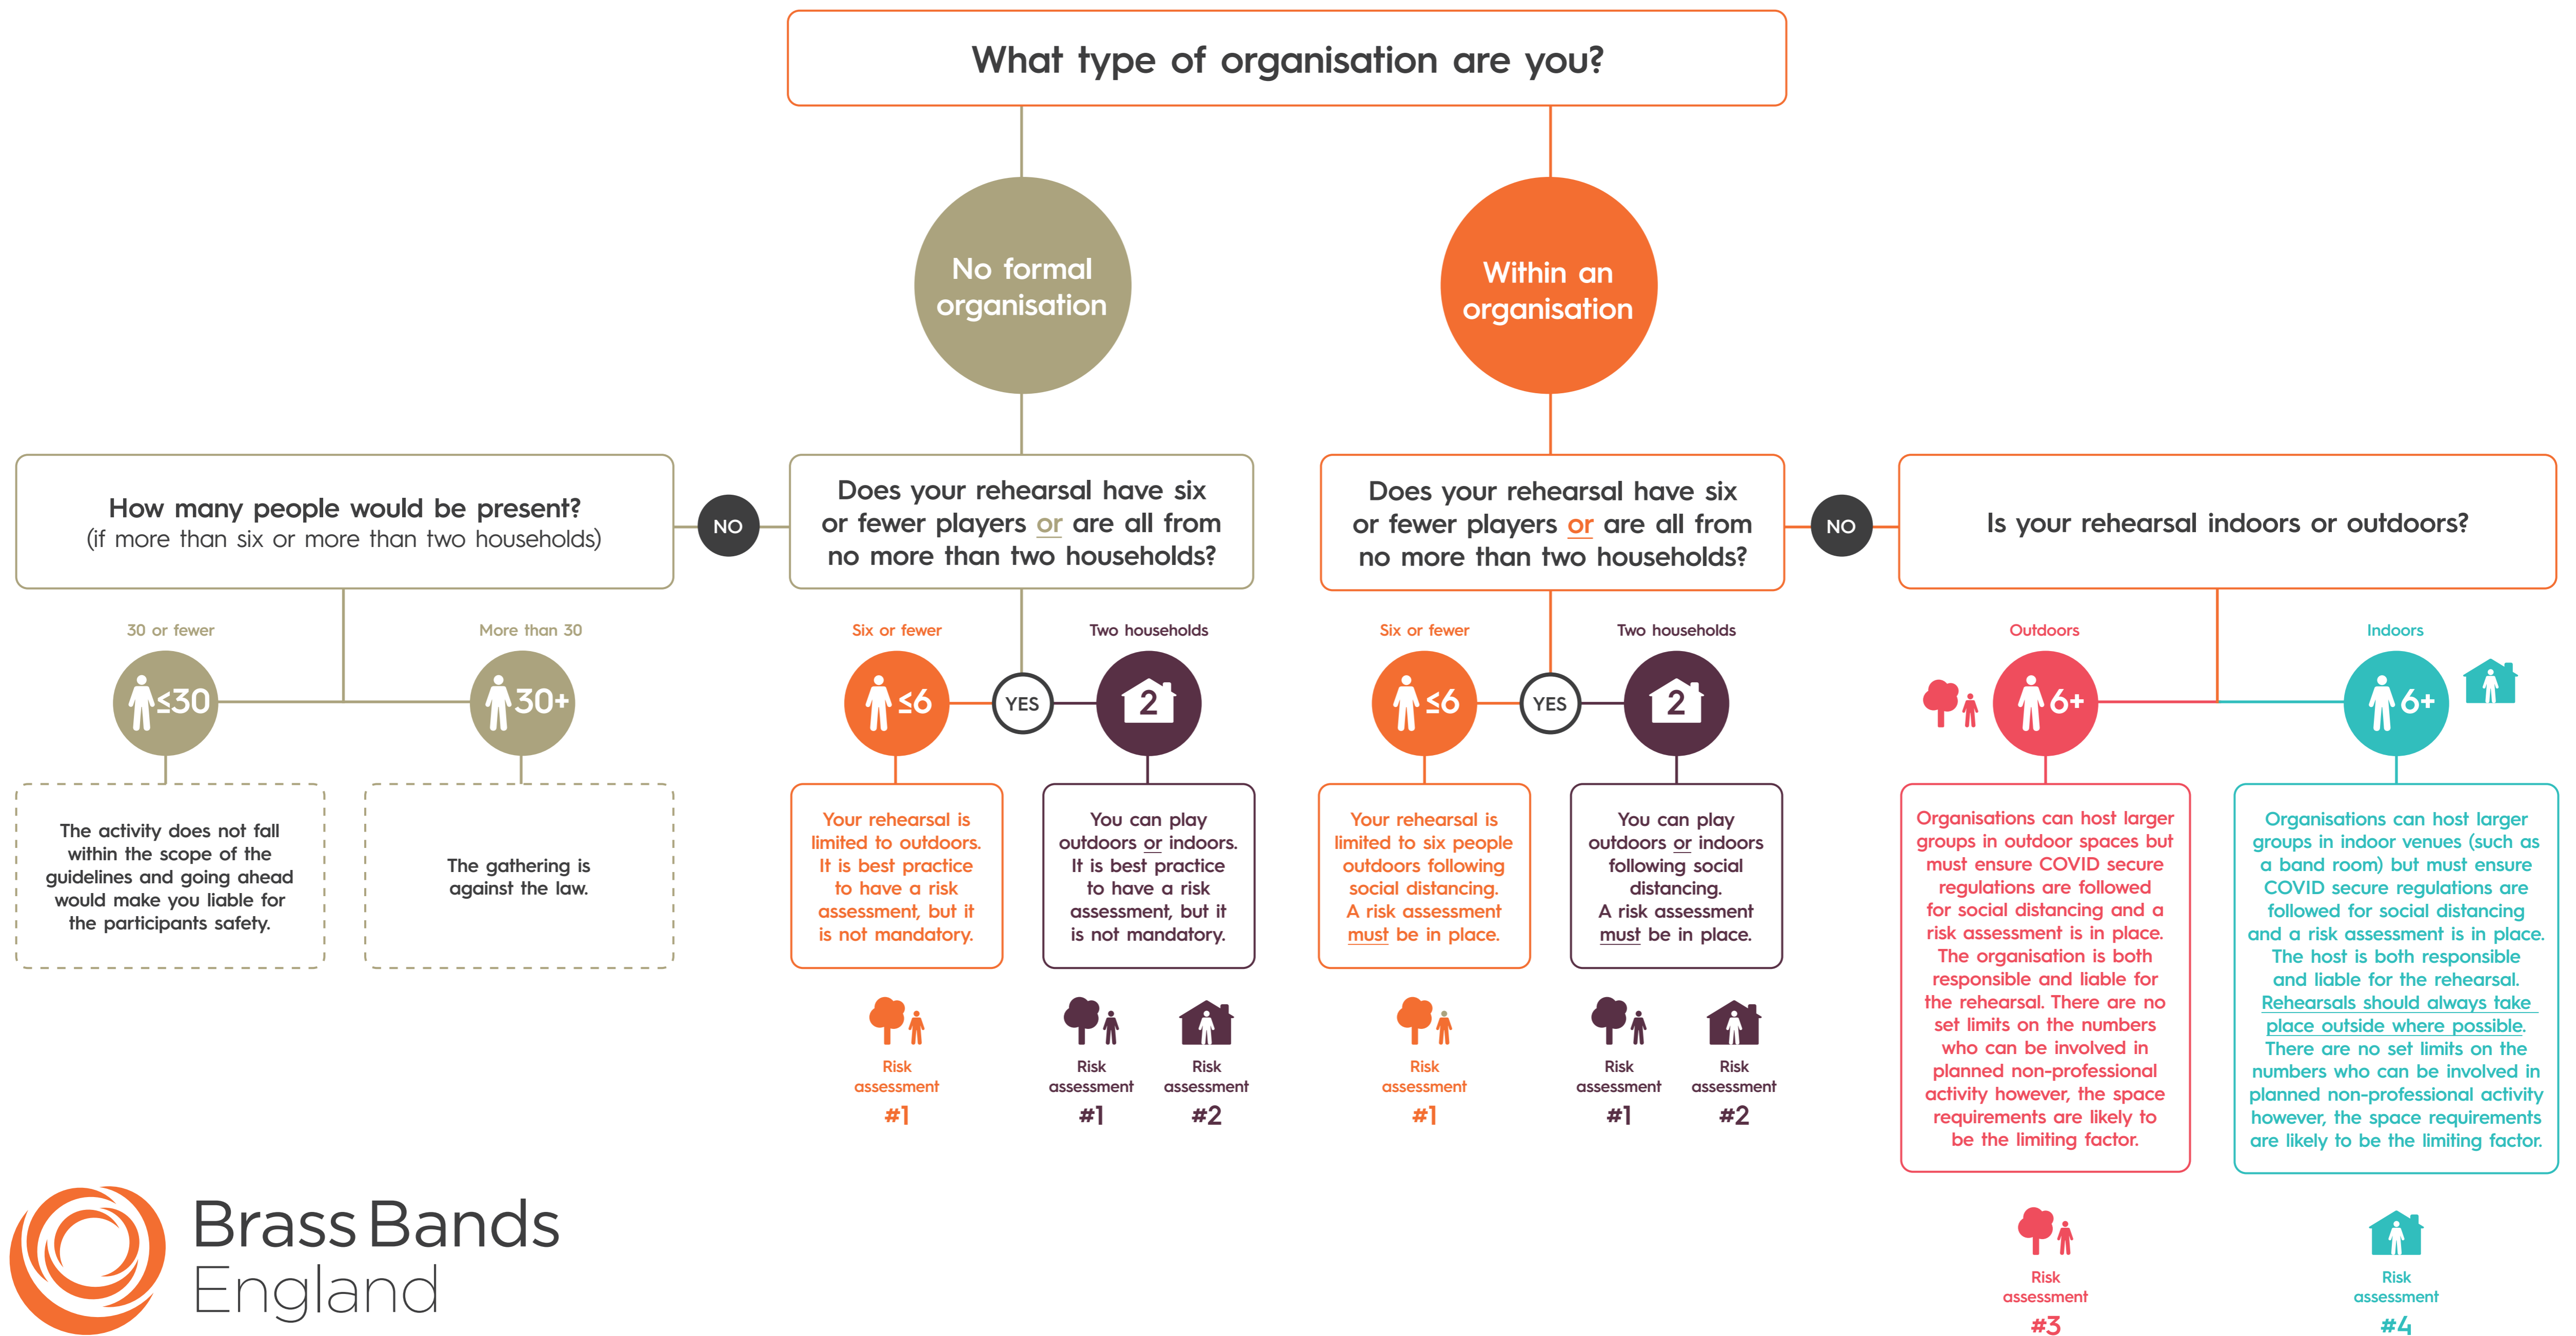

# BBE guide to running a rehearsal that complies with DCMS guidance\* for the Performing Arts

\*Guidance is based on bands rehearsing in England. Please see local guidance should your planned rehearsal be outside England or in an area with local lockdown restrictions. Correct as of 26/08/20.